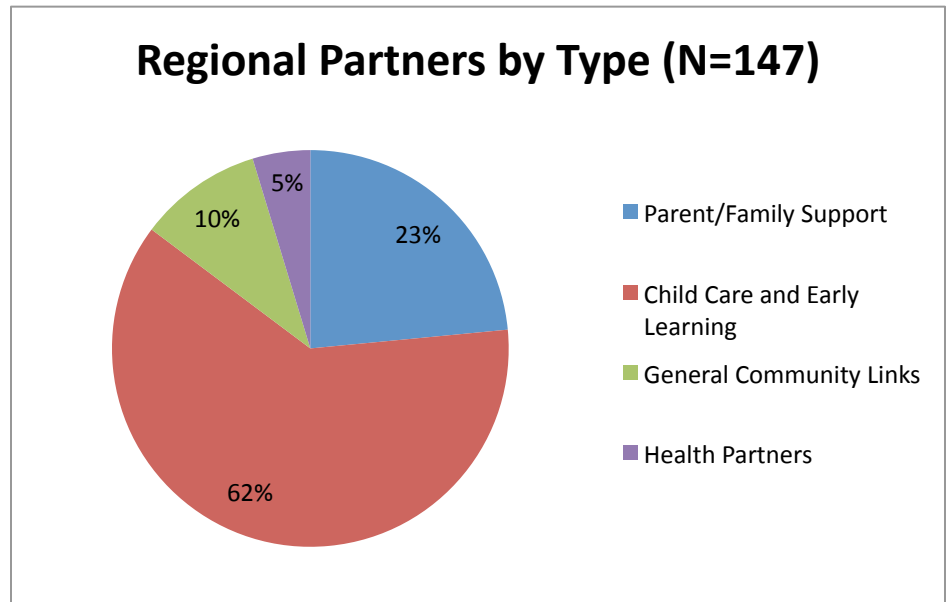

Regional ASQ Partners

We now have a total of 147 community partners including a variety of program types.

35 parent/family support programs

- ACCESS
- Babies R Blessings, LLC
- Bright Stars
- CARE of Southeast Michigan
- Care Plus MIHP
- Catholic Social Services
- Centro Familia Multicultural
- Children’s Outreach
- CRC (Multiple Locations)
- Detroit/Wayne County Maternal and Child Health (Healthy Start/MIHPs)
- Detroit/Wayne County Health Authority (Nurse Family Partnerships)
- Early Head Start
- First Beat MIHP
- Great Parents, Great Start Macomb
- Great Parents, Great Start Oakland
- Great Parents, Great Start Wayne
- Leaps and Bounds Family Services-Macomb
- Leaps and Bounds Family Services-Wayne
- Macomb Family Services
- Maternal Infant Health Programs (MIHP)
- Macomb MSU Extension
- MCCMH Early Childhood
- Oakland County Health Division-Nurse Family Partnerships
- Oakland Family Services-Parents as Teachers
- Oakwood Annapolis Hospitals
- OLHSA-Growing Great Kids
- Project STAR
- Southwest Counseling Solutions
- Spaulding for Children (Healthy Families America)
- Starfish Family Services
- The Development Centers, Inc.
- The Guidance Center
- University of Michigan-Dearborn
- Wayne CHAP
- Wayne County Health Department (Welcome Baby/Healthy Families)

15 general community links

- Beaumont Hospital (Parenting Program)
- Crittenton Hospital (Watching Baby Grow)
- Detroit Health and Wellness Promotion
- Detroit/Wayne County Health Authority
- Excellent Schools Detroit
- Focus Hope
- GSC-Wayne Help Me Grow Developmental Screening Initiative/Wayne RESA
- Leaps and Bounds Early Learning Center
- Macomb ISD-Developmental Screening Project
- Oakland Schools-Great Start Developmental Screening Project
- Southwest Counseling Solutions
- Wayne County Community Mental Health
- Wayne County Department of Public Health
- Wayne Metro Early Learning Community
- Wayne RESA